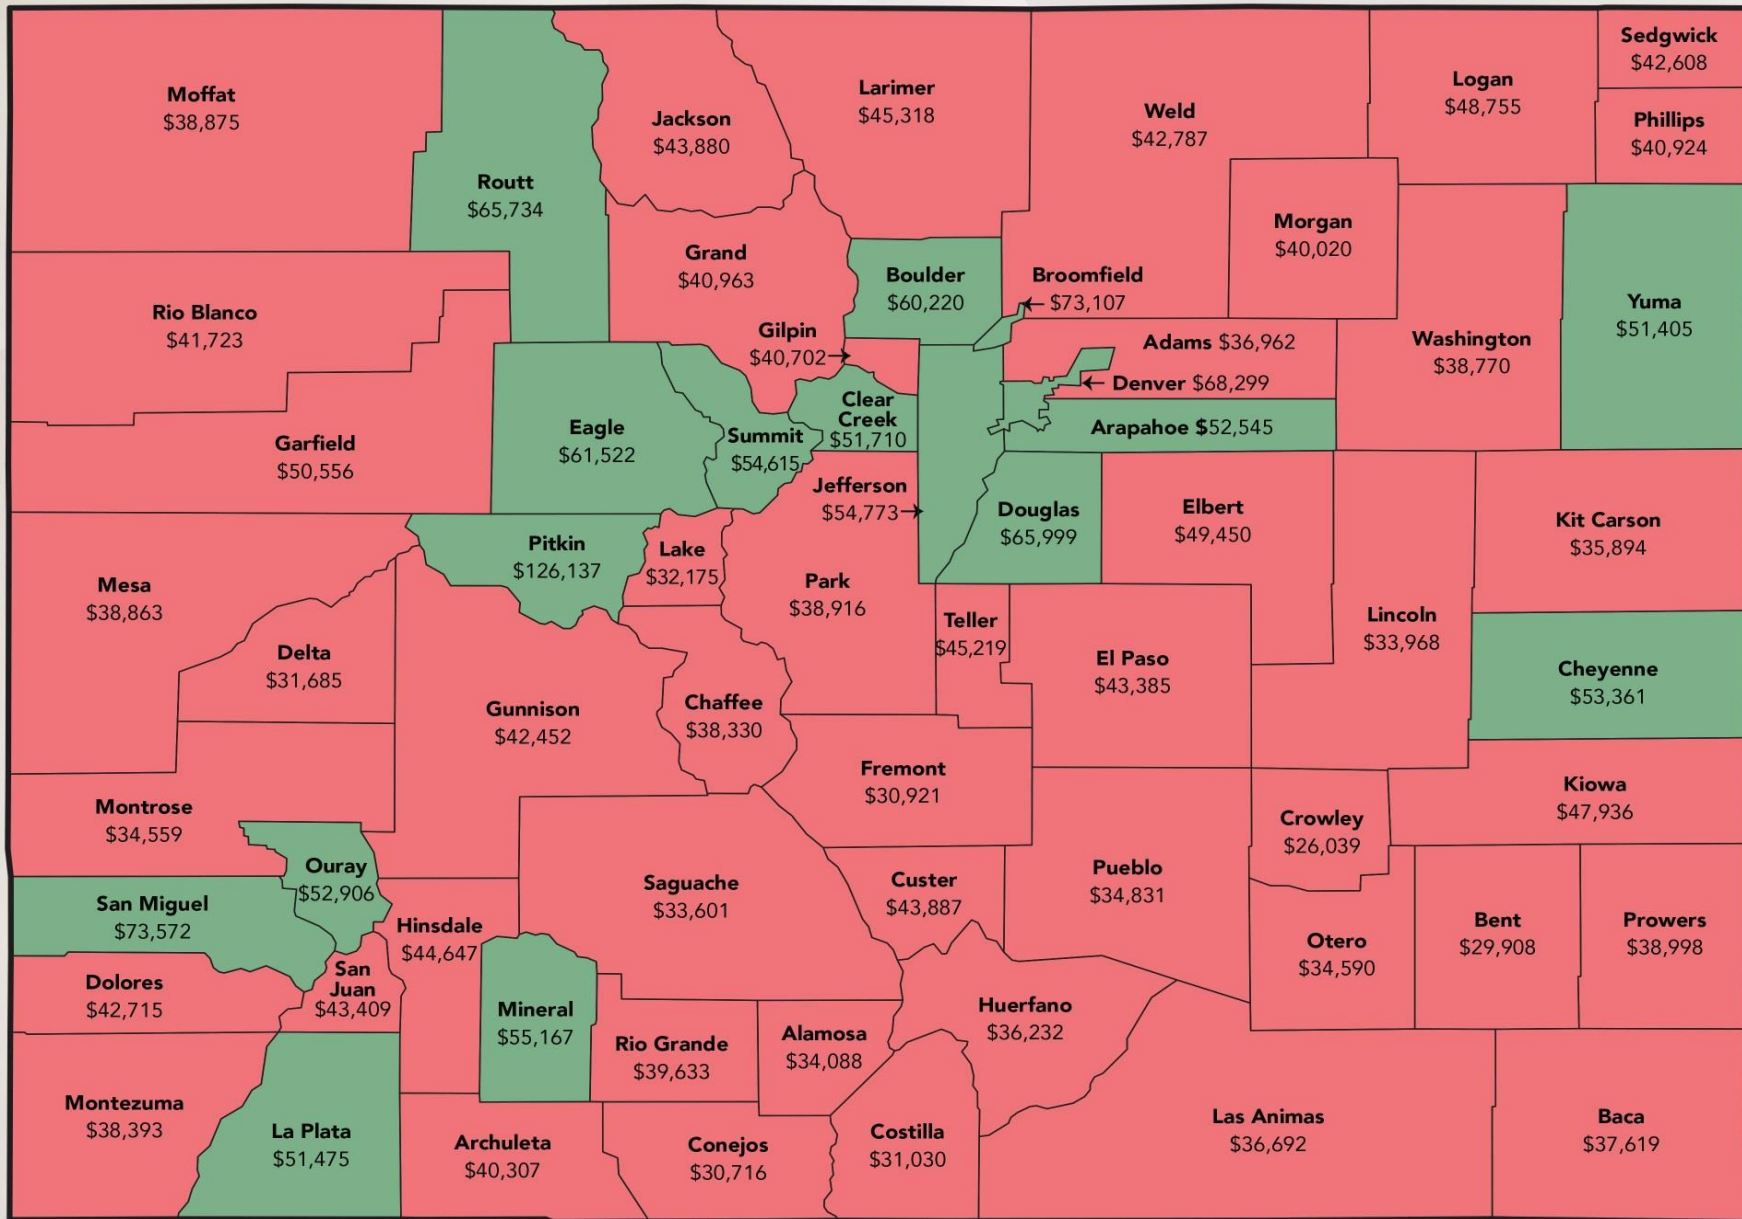

COLORADO MESA
UNIVERSITY

Club 20 Education Committee

Education Attainment - At Least a Bachelor's Degree or More, 2010-2014

Population 25 Years and Over

State average: 37.5%

Below the state average

Above the state average

Per Capita Personal Income

Bureau of Economic Analysis, CA1 Personal Income Summary, Last updated, November 17, 2016, new estimates for 2015

State average: \$50,899

Below the state average

Above the state average