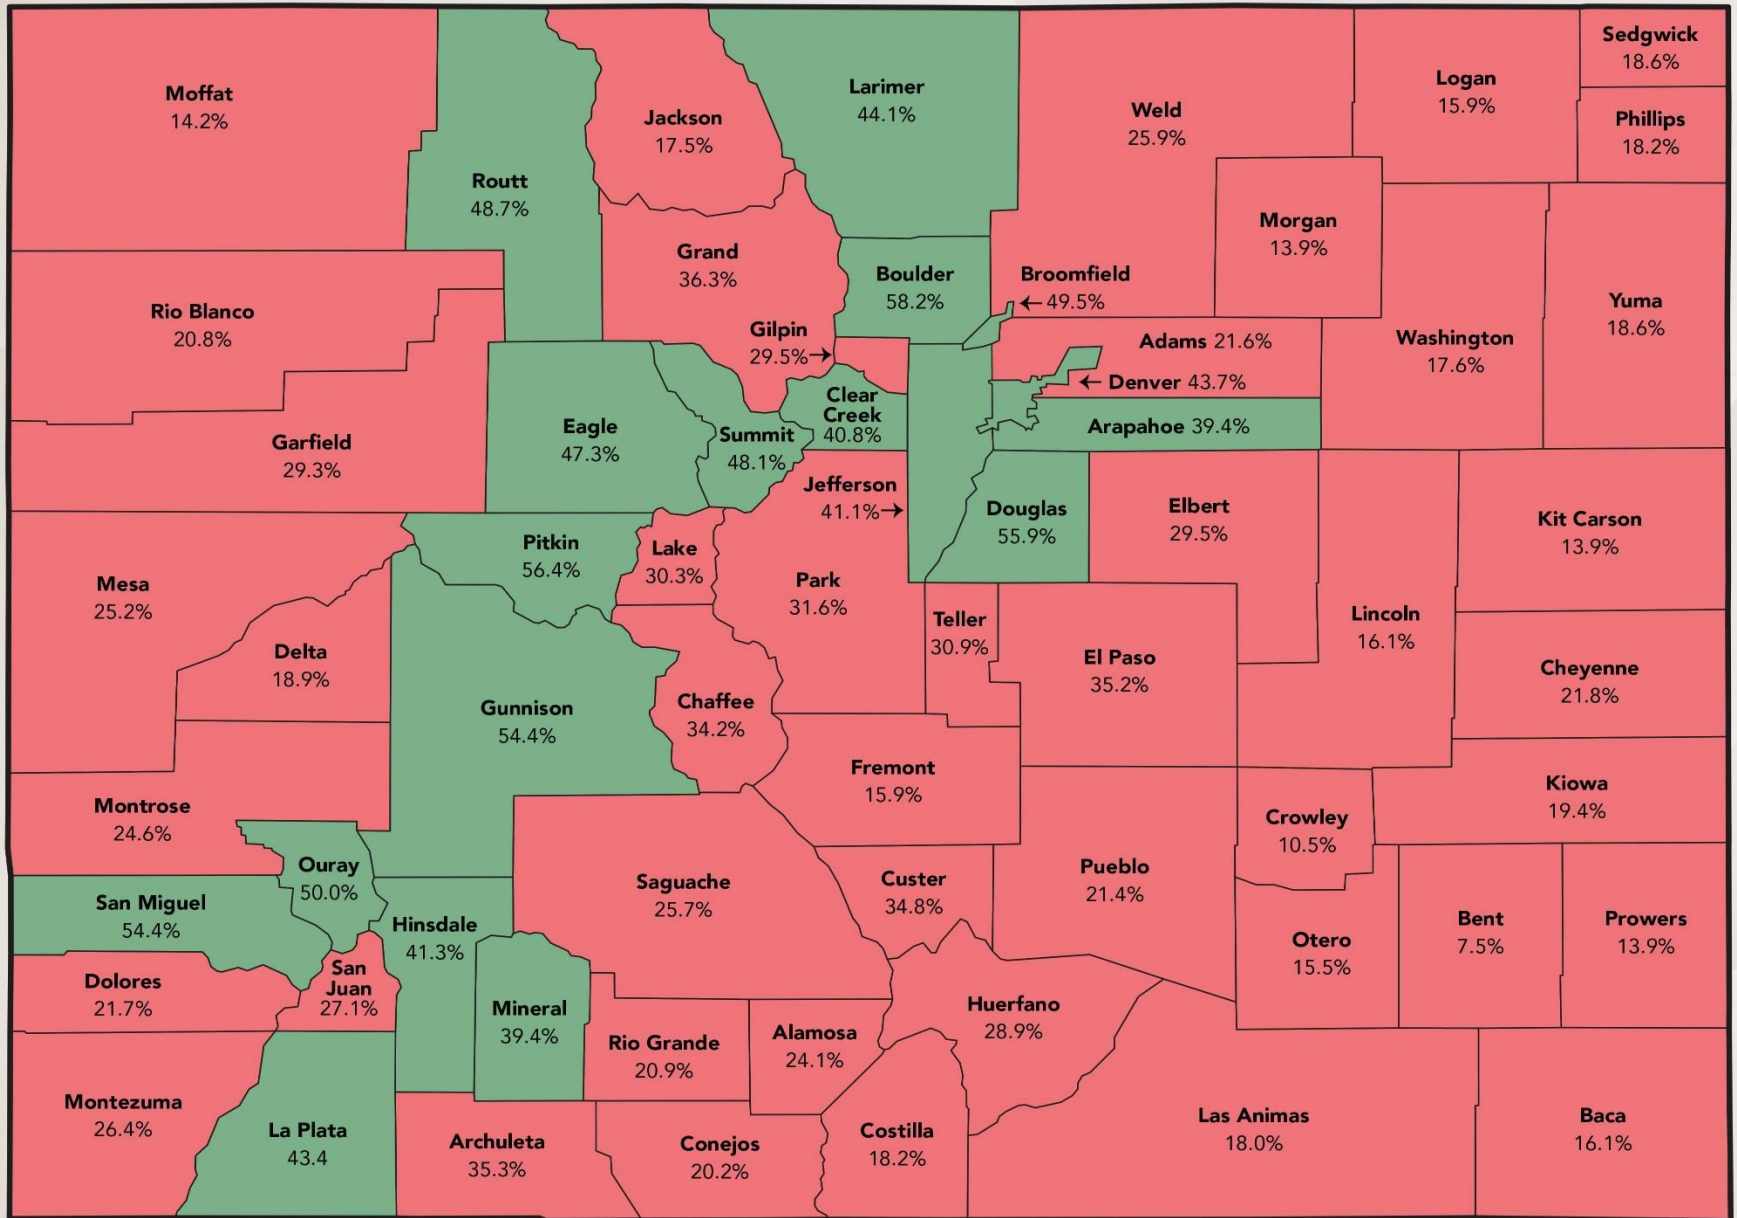

COLORADO MESA
UNIVERSITY

Club 20 Education Committee

Education Attainment - At Least a Bachelor's Degree or More, 2010-2014

Population 25 Years and Over

State average: 37.5%

Below the state average

Above the state average

Per Capita Personal Income

Bureau of Economic Analysis, CA1 Personal Income Summary, Last updated, November 17, 2016, new estimates for 2015

State average: \$50,899

Below the state average

Above the state average