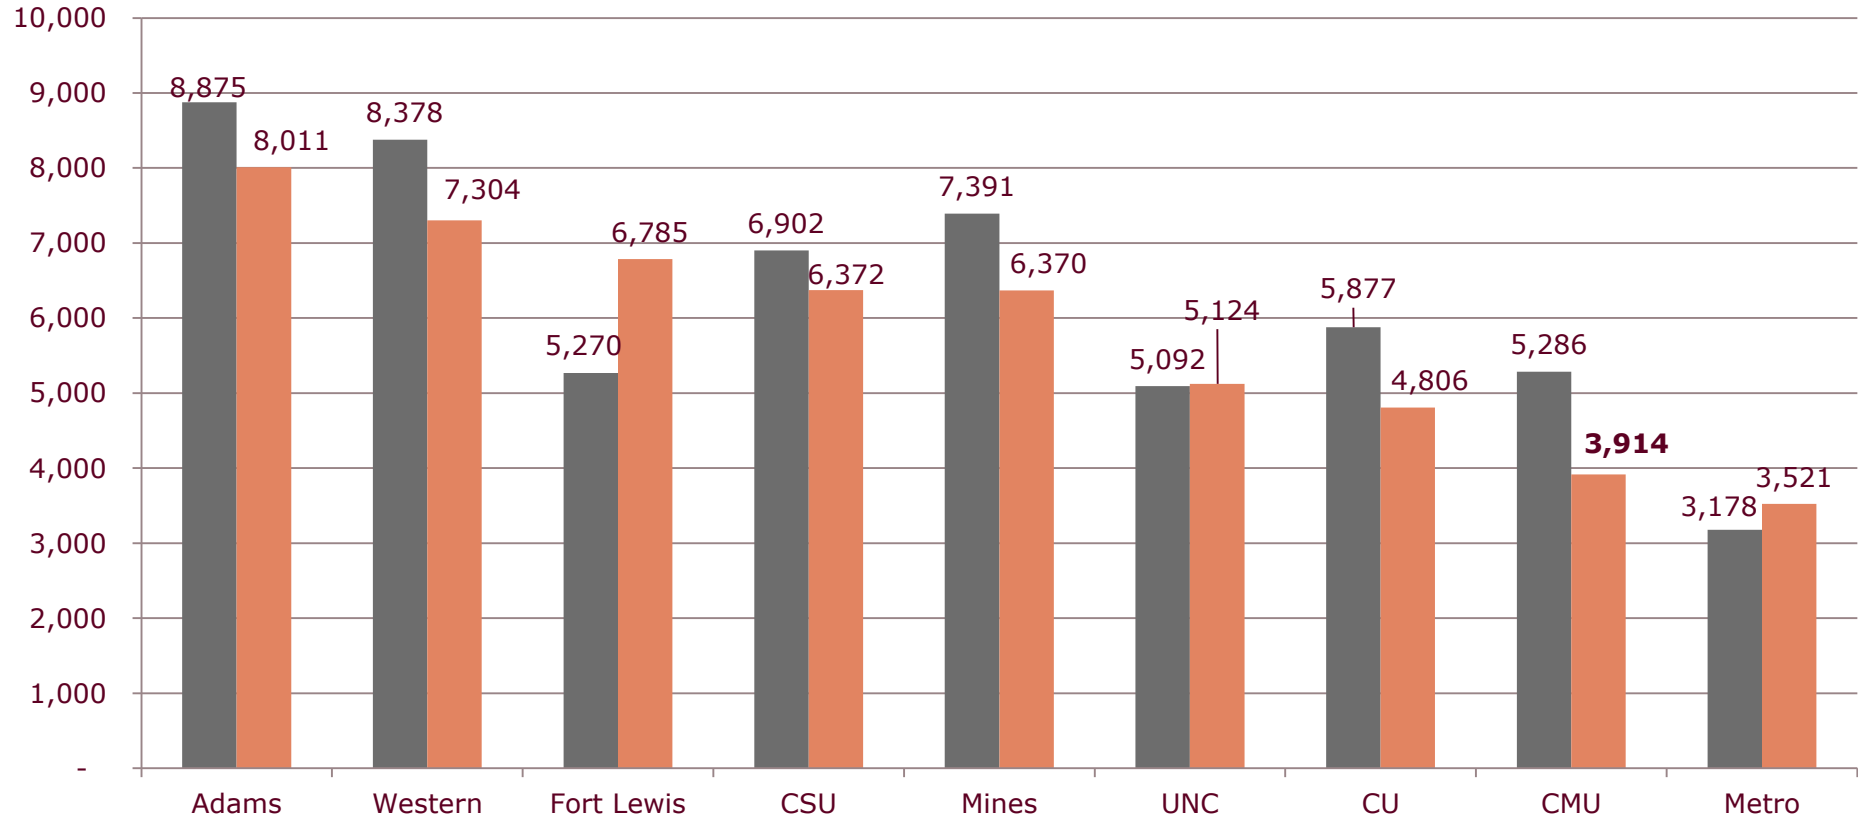

State Funding Challenges

State Funding (COF and FFS) per Resident FTE

■ FY 2009 ■ FY 2018